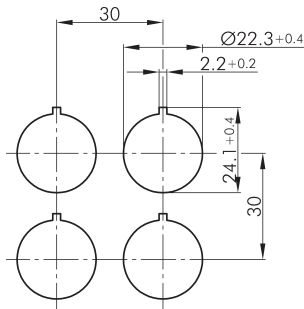

Key actuator, maintained RRJ5SA14SW

Description: including two keys other lock types on request

Category: Key switches (momentary/maintained)
 Series: RONTRON-R-JUWEL
 Panel cut-out: Ø 22.3 mm
 Protection class: II (protective insulation)
 Degree of protection: IP65
 Switching function: maintained action
 Illumination: no
 With labelling option: no
 Front bezel: black
 Positive opening: no
 Shape: round

Legend
I= Switching position >=
Spring return O= Key
removable position