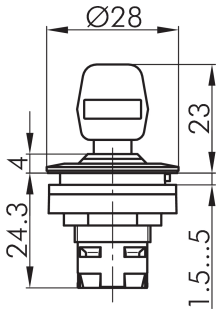

Key actuator, maintained RRJ5SA14SW

Description: including two keys other lock types on request

Category: Key switches (momentary/maintained)
 Series: RONTRON-R-JUWEL
 Panel cut-out: Ø 22.3 mm
 Protection class: II (protective insulation)
 Degree of protection: IP65
 Switching function: maintained action
 Illumination: no
 With labelling option: no
 Front bezel: black
 Positive opening: no
 Shape: round

Legend
I= Switching position >=
Spring return O= Key
removable position