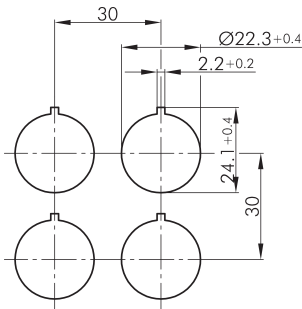

Key actuator, maintained RRJ55A15

Description: including two keys other lock types on request

Category: Key switches (momentary/maintained)
 Series: RONTRON-R-JUWEL
 Panel cut-out: Ø 22.3 mm
 Protection class: II (protective insulation)
 Degree of protection: IP65
 Switching function: maintained action
 Illumination: no
 With labelling option: no
 Front bezel: silver-coloured
 Shape: round

Legend

I= Switching position >=
 Spring return O= Key
 removable position