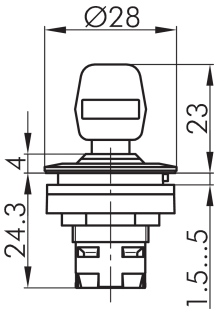

Key actuator, maintained RRJ55A15

Description: including two keys other lock types on request

Category: Key switches (momentary/maintained)
 Series: RONTRON-R-JUWEL
 Panel cut-out: Ø 22.3 mm
 Protection class: II (protective insulation)
 Degree of protection: IP65
 Switching function: maintained action
 Illumination: no
 With labelling option: no
 Front bezel: silver-coloured
 Shape: round

Legend

I= Switching position >=
 Spring return O= Key
 removable position