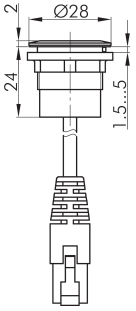

### RJ45 jack/connector (60 cm) RRJVA\_RJ45

Description: front: RJ45 jack with screen rear: cable (length X=600 mm) with RJ45 plug with screen

Category:	Panel mount jacks
Series:	RONTRON-R-JUWEL
Panel cut-out:	Ø 22.3 mm
Illumination:	no
With labelling option:	no
Front bezel:	stainless steel, polished
Positive opening:	no
Shape:	round