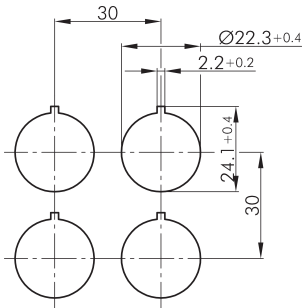

### RJ45 jack/connector (60 cm) RRJVA\_RJ45

Description: front: RJ45 jack with screen rear: cable (length X=600 mm) with RJ45 plug with screen

Category:	Panel mount jacks
Series:	RONTRON-R-JUWEL
Panel cut-out:	Ø 22.3 mm
Illumination:	no
With labelling option:	no
Front bezel:	stainless steel, polished
Positive opening:	no
Shape:	round