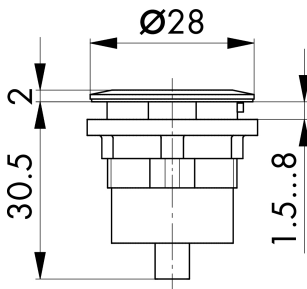

### USB2.0 jack A/jack A RRJVA\_USB\_AA

Description: front: USB2.0 jack type A rear: USB2.0 jack type A

Category: Panel mount jacks  
 Series: RONTRON-R-JUWEL  
 Panel cut-out:  $\varnothing 22.3$  mm  
 Illumination: no  
 With labelling option: no  
 Front bezel: stainless steel, polished  
 Positive opening: no  
 Shape: round