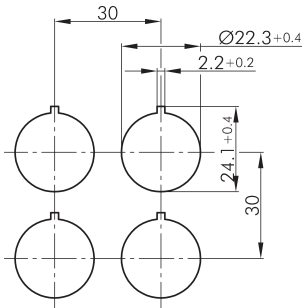

### USB2.0 jack A/jack A RRJVA\_USB\_AA

Description: front: USB2.0 jack type A rear: USB2.0 jack type A

Category: Panel mount jacks  
 Series: RONTRON-R-JUWEL  
 Panel cut-out:  $\varnothing 22.3$  mm  
 Illumination: no  
 With labelling option: no  
 Front bezel: stainless steel, polished  
 Positive opening: no  
 Shape: round