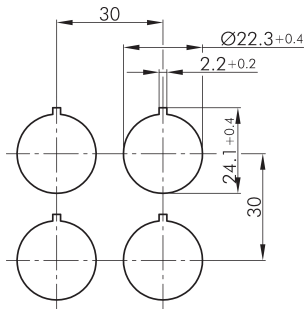

### USB2.0 jack A/jack B RRJVA\_USB\_AB

Description: front: USB2.0 jack type A rear: USB2.0 jack type B

Category: Panel mount jacks  
 Series: RONTRON-R-JUWEL  
 Panel cut-out:  $\varnothing 22.3$  mm  
 Illumination: no  
 With labelling option: no  
 Front bezel: stainless steel, polished  
 Positive opening: no  
 Shape: round