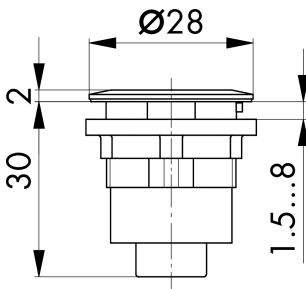

### USB2.0 jack A/jack B RRJVA\_USB\_AB

Description: front: USB2.0 jack type A rear: USB2.0 jack type B

Category: Panel mount jacks  
 Series: RONTRON-R-JUWEL  
 Panel cut-out:  $\varnothing 22.3$  mm  
 Illumination: no  
 With labelling option: no  
 Front bezel: stainless steel, polished  
 Positive opening: no  
 Shape: round