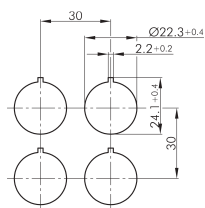

TECHNICAL SKETCHES

CONTACT

THE COMPANY

INFORMATION