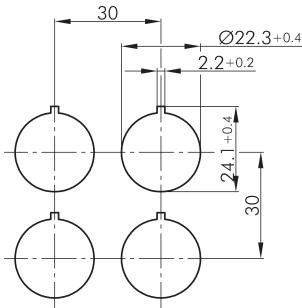

### USB2.0 jack A/jack A RRJ\_USB\_AA

Description: front: USB2.0 jack type A rear: USB2.0 jack type A

Category: Panel mount jacks  
 Series: RONTRON-R-JUWEL  
 Panel cut-out:  $\varnothing 22.3$  mm  
 Illumination: no  
 With labelling option: no  
 Front bezel: silver-coloured  
 Shape: round