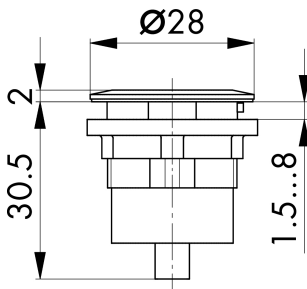

### USB2.0 jack A/jack A RRJ\_USB\_AA

Description: front: USB2.0 jack type A rear: USB2.0 jack type A

Category: Panel mount jacks  
 Series: RONTRON-R-JUWEL  
 Panel cut-out:  $\varnothing 22.3$  mm  
 Illumination: no  
 With labelling option: no  
 Front bezel: silver-coloured  
 Shape: round