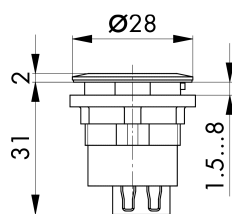

Shape round

Mounting aperture Ø 22,3mm

Series RONTRON-R-JUWEL

Illumination No

Front bezel color silver

TECHNICAL SKETCHES

CONTACT

THE COMPANY