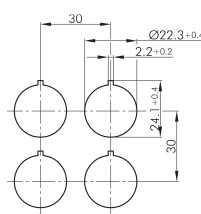

Shape round

Mounting aperture Ø 22,3mm

Series RONTRON-R-JUWEL

Illumination No

Front bezel color silver

TECHNICAL SKETCHES

CONTACT

THE COMPANY