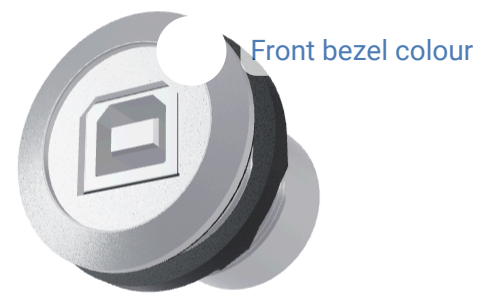

Configuration

Color front bezel:

Accessories:

Watchlist

Technical data

Product images

Configuration:

RRJ_USB_BA

Shape round

Mounting aperture Ø 22,3mm

Series RONTRON-R-JUWEL

Illumination No

Front bezel color silver

TECHNICAL SKETCHES

CONTACT

THE COMPANY