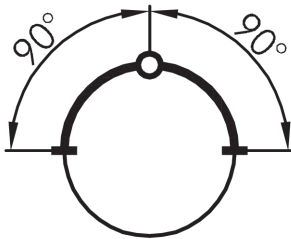

Key actuator, maintained RSSA13E

Description: including two keys other lock types on request

Category: Key switches (momentary/maintained)
 Series: RONDEX
 Panel cut-out: Ø 22.3 mm
 Protection class: II (protective insulation)
 Degree of protection: IP65
 Switching function: maintained action
 Illumination: no
 With labelling option: no
 Front bezel: charcoal
 Shape: round

Legend

I= Switching position >=
Spring return O= Key
removable position