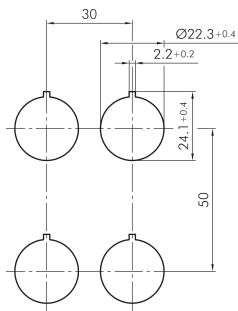

Key actuator, maintained RSSA13E

Description: including two keys other lock types on request

Category: Key switches (momentary/maintained)
 Series: RONDEX
 Panel cut-out: Ø 22.3 mm
 Protection class: II (protective insulation)
 Degree of protection: IP65
 Switching function: maintained action
 Illumination: no
 With labelling option: no
 Front bezel: charcoal
 Shape: round

Legend

I= Switching position >=
Spring return O= Key
removable position