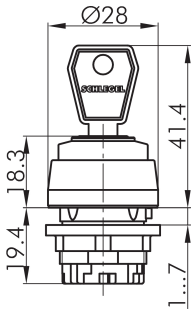

Key actuator, maintained RSSA13E

Description: including two keys other lock types on request

Category: Key switches (momentary/maintained)
 Series: RONDEX
 Panel cut-out: Ø 22.3 mm
 Protection class: II (protective insulation)
 Degree of protection: IP65
 Switching function: maintained action
 Illumination: no
 With labelling option: no
 Front bezel: charcoal
 Shape: round

Legend

I= Switching position >=
Spring return O= Key
removable position