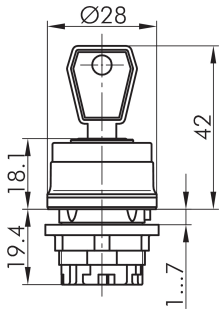

Key actuator, maintained RVASSA18E_GB

Description: including two keys other lock types on request

Category: Key switches (momentary/maintained)
 Series: RVA
 Panel cut-out: Ø 22.3 mm
 Protection class: II (protective insulation)
 Degree of protection: IP65
 Switching function: maintained action
 Illumination: no
 With labelling option: no
 Front bezel: stainless steel, polished
 Front ring: yellow
 Positive opening: no
 Shape: round

Legend

I= Switching position >=
Spring return O= Key
removable position