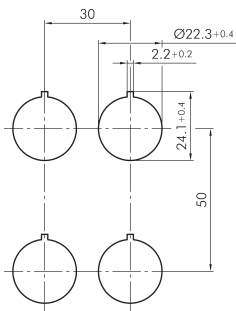

Key actuator, maintained RVASSA18E_GB

Description: including two keys other lock types on request

Category: Key switches (momentary/maintained)
 Series: RVA
 Panel cut-out: Ø 22.3 mm
 Protection class: II (protective insulation)
 Degree of protection: IP65
 Switching function: maintained action
 Illumination: no
 With labelling option: no
 Front bezel: stainless steel, polished
 Front ring: yellow
 Positive opening: no
 Shape: round

Legend

I= Switching position >=
Spring return O= Key
removable position