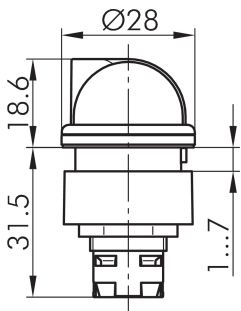

Selector head, momentary RXJ5TB

Category:	Selector switches (momentary/maintained)
Series:	RX-JUWEL
Panel cut-out:	Ø 22.3 mm
Protection class:	II (protective insulation)
Degree of protection:	IP65
Switching function:	momentary action
Illumination:	no
With labelling option:	no
Front bezel	charcoal
Shape:	round

Legend

I= Switching position >=
Spring return