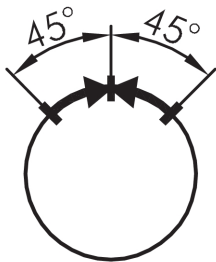

Selector head, momentary RXJ5TB

Category:	Selector switches (momentary/maintained)
Series:	RX-JUWEL
Panel cut-out:	Ø 22.3 mm
Protection class:	II (protective insulation)
Degree of protection:	IP65
Switching function:	momentary action
Illumination:	no
With labelling option:	no
Front bezel	charcoal
Shape:	round

Legend

I= Switching position >=
Spring return