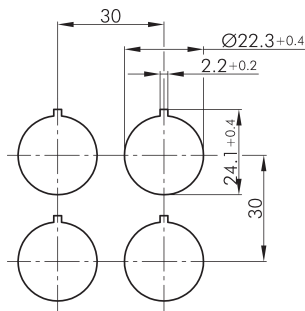

Selector head, momentary RXJ5TB

Category:	Selector switches (momentary/maintained)
Series:	RX-JUWEL
Panel cut-out:	Ø 22.3 mm
Protection class:	II (protective insulation)
Degree of protection:	IP65
Switching function:	momentary action
Illumination:	no
With labelling option:	no
Front bezel	charcoal
Shape:	round

Legend

I= Switching position >=
Spring return