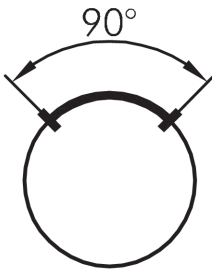

### Selector Head, maintained RXWA

Category:	Selector switches (momentary/maintained)
Series:	RX
Panel cut-out:	Ø 16.2 mm
Protection class:	II (protective insulation)
Degree of protection:	IP65
Switching function:	maintained action
Illumination:	no
With labelling option:	no
Front bezel	charcoal
Shape:	round

#### Legend

**I = Switching position > =  
Spring return**