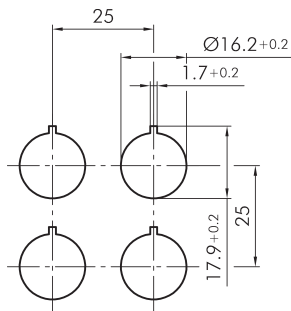

### Selector Head, maintained RXWA

Category:	Selector switches (momentary/maintained)
Series:	RX
Panel cut-out:	Ø 16.2 mm
Protection class:	II (protective insulation)
Degree of protection:	IP65
Switching function:	maintained action
Illumination:	no
With labelling option:	no
Front bezel	charcoal
Shape:	round

#### Legend

**I = Switching position > =  
Spring return**