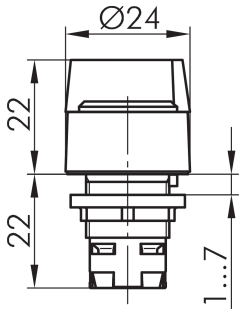

### Selector Head, maintained RXWA

Category:	Selector switches (momentary/maintained)
Series:	RX
Panel cut-out:	Ø 16.2 mm
Protection class:	II (protective insulation)
Degree of protection:	IP65
Switching function:	maintained action
Illumination:	no
With labelling option:	no
Front bezel	charcoal
Shape:	round

#### Legend

**I = Switching position > =  
Spring return**